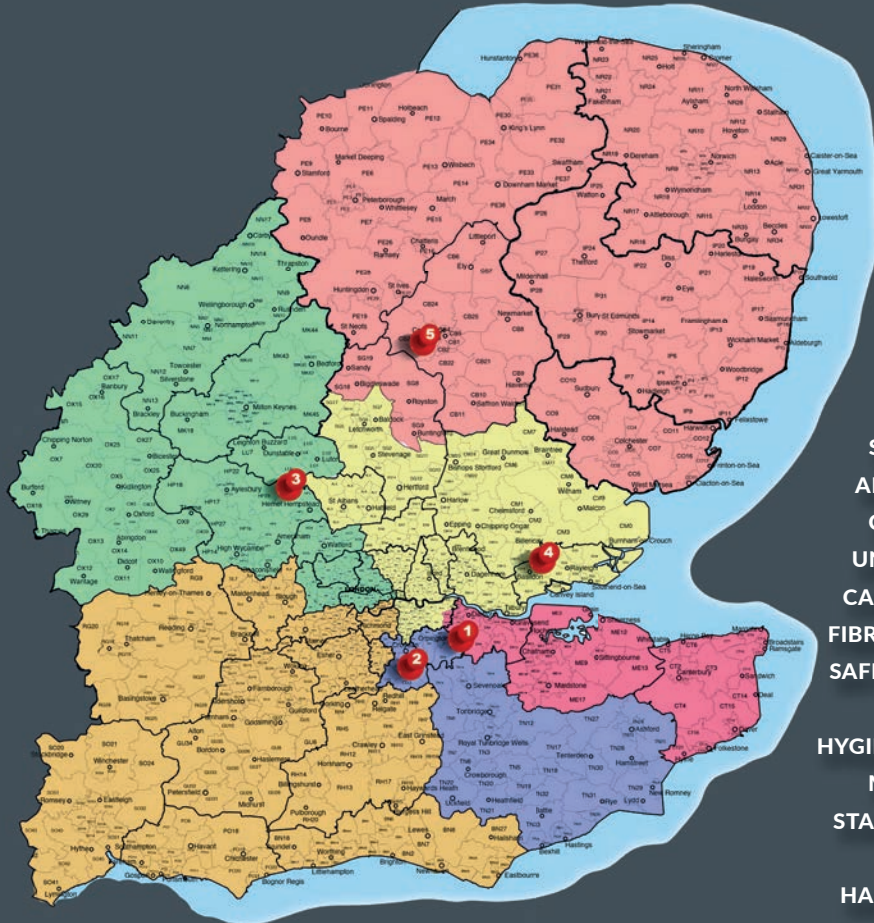

The Leading Independent Contract Flooring Distributor - Est. 1965

1. Unit 5-6, Orpington Trade Centre, Murray Road, Orpington, Kent, BR5 3SS
2. 13 Valley Point, Beddington Farm Road, Croydon, Surrey, CR0 4WP
3. 6 Spring Park, Spring Way, Hemel Hempstead, Hemel Hempstead HP2 7ER
4. Unit A, Zenith Industrial Estate, Paycocke Road, Basildon, Essex, SS14 3DW
5. Unit 4, Links Industrial Park, Trafalgar Way, Bar Hill, Cambridge, CB23 8UD

SCREED
ADHESIVE
CARPET
UNDERLAY
CARPET TILE
FIBRE BONDED
SAFETY FLOOR
LVT
HYGIENIC WALLS
METALS
STAIR EDGING
TOOLS
HARDWOOD

☎ 0345 899 1000

✉ sales@stsflooring.co.uk

🌐 www.stsflooring.co.uk

Contact us today for all your flooring products

Homedecor International Group
International Floorcovering Distributors Association